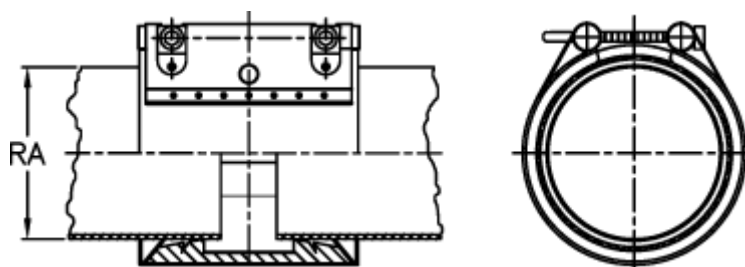

Article number: 025748300199

Description: Norma Connect pipe coupling
GRIP E W5 Ø=199,0 EPDM, 10 bar

Measures

Note = Kontakt os for yderligere informationer.

RA = 199